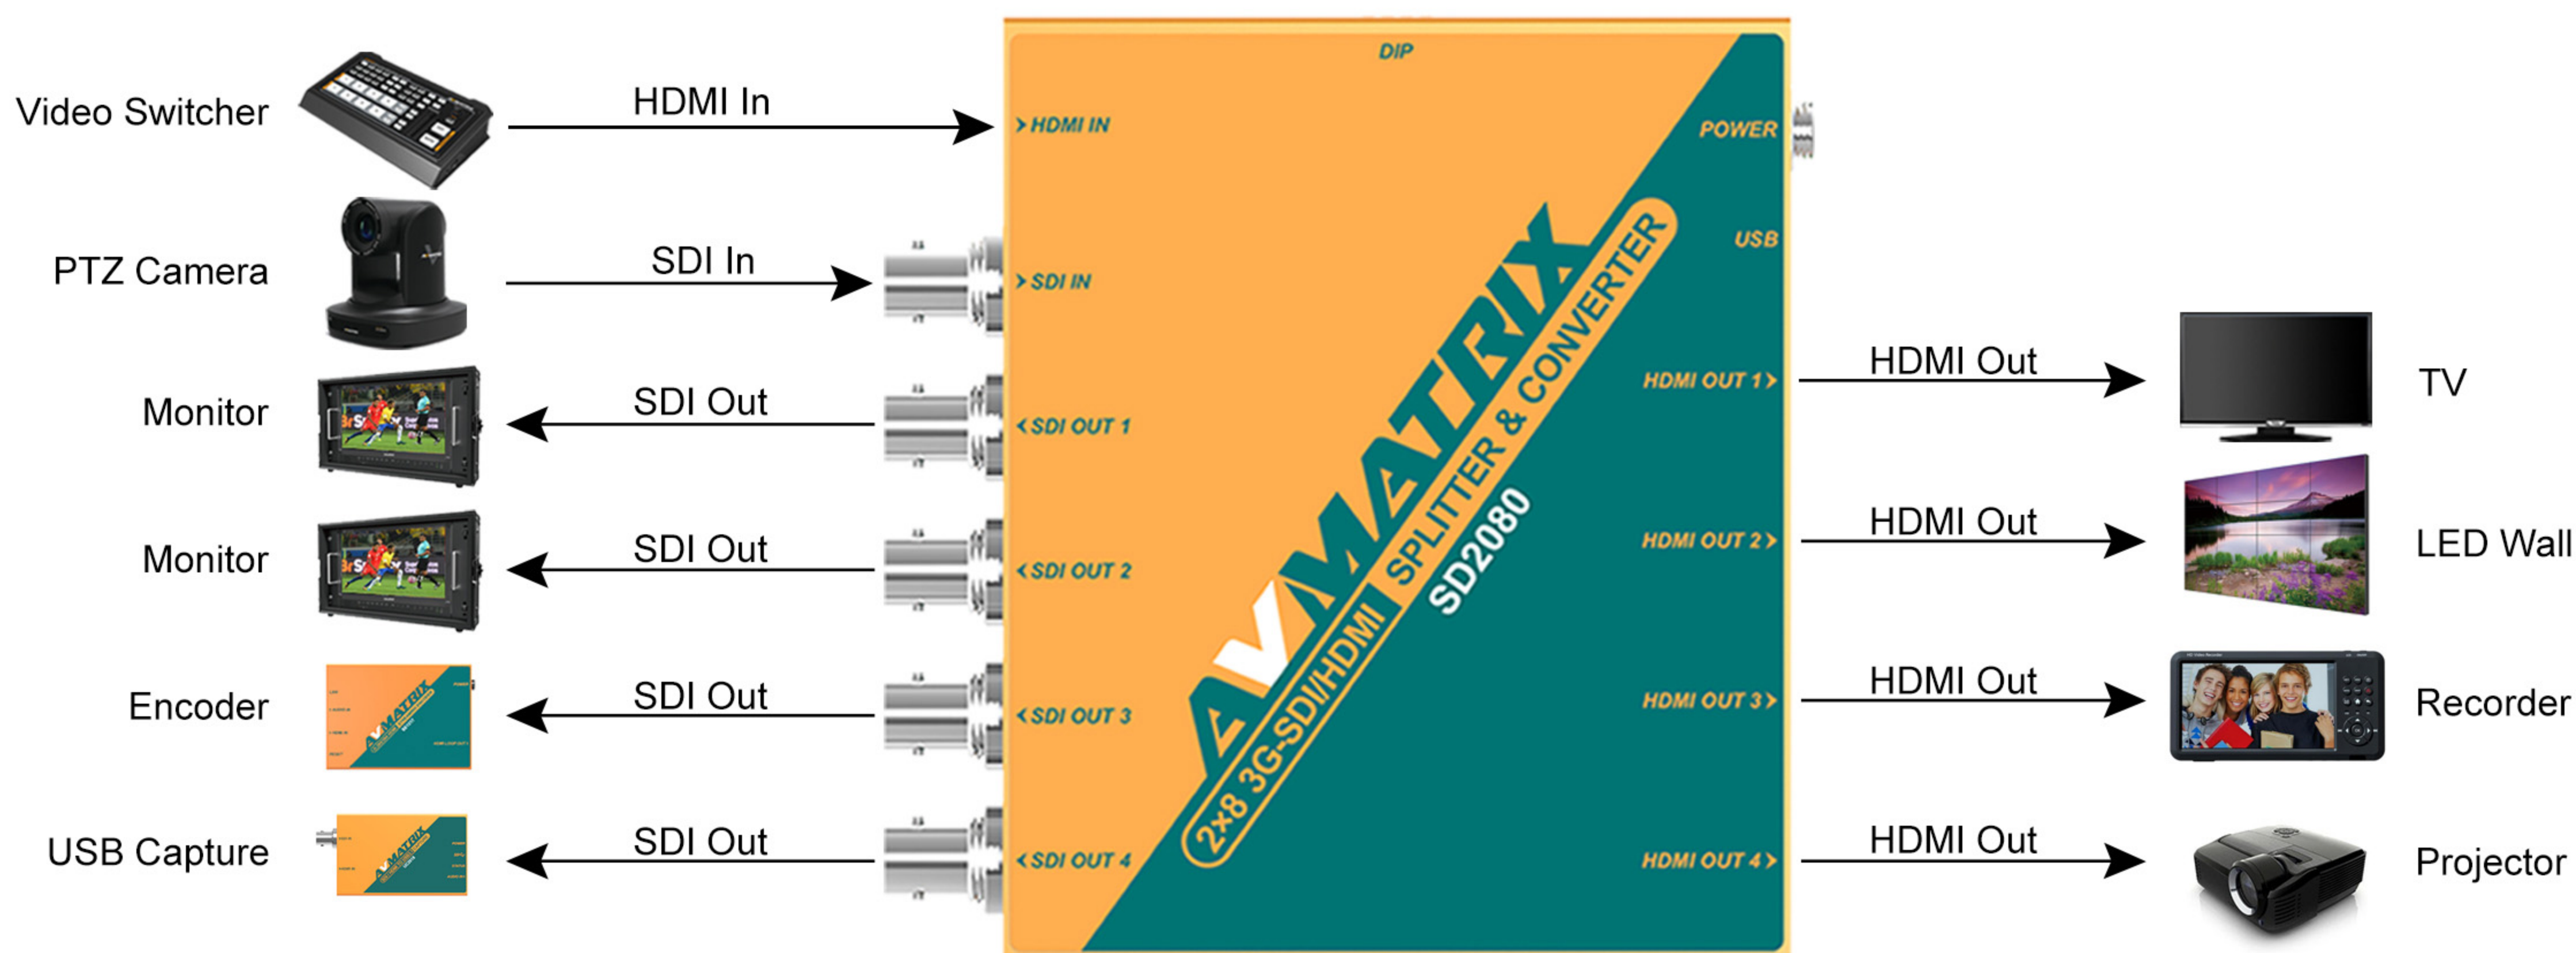

## 2x8 SDI/ HDMI SPLITTER & CONVERTER

### FEATURES

- Auto-detected input: 1xHDMI/1x3G-SDI
- Pass through output: 4x3G-SDI, 4xHDMI
- Distribute and convert between SDI & HDMI
- SDI with equalization and re-clock
- Input and output support up to 1080p60
- Switching input signal easily via DIP switches
- USB and threaded locking DC power supply
- Detachable bracket design for wall mounting

2x8 Distribution

HDMI/SDI Conversion

UP To FHD 1080P60

SDI Equalization

Clock Recovery

# CONNECTION DIAGRAM