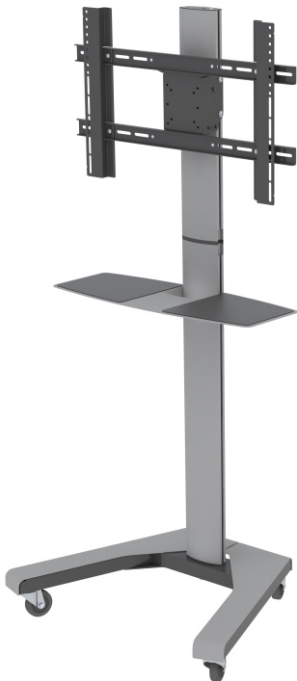

PMVTROLLEY – Improved for 2015

- Improved for 2015:
- * New extruded aluminium upright
 - * Improved cable management
 - * Improved design and aesthetics
 - * Easier to assemble and adjust
 - * Same size and specification as original PMVTROLLEY.

1600mm maximum screen height (centre of screen fixing points)
 Screen can tilt 12° downwards and 5° upwards.
 Screen can be mounted Landscape or Portrait.
 Quick and simple assembly
 Integral cable management within upright.
 Easy-cut trim covers allow simple and infinite cable entry and exit.
 Supplied with 4x Casters (2x braked)
 Supplied with 4x adjustable non-slip feet.
 Depth allows easy access through standard door width.
 Base design allows nesting of one or more trolleys to save space.
 Optional tether points on rear of stand.
 Passes standard tilt testing.
 35Kgs total max weight loading.
 5Kgs max weight per shelf.

This product is covered by the unique PMV-Guarantee.

All PMVmounts products are designed and manufactured in the UK from the highest quality British materials.

PMVTROLLEYSH1
Standard equipment shelf

PMVTROLLEYSH2
VC camera shelf

PMVTROLLEYSH3
Keyboard & mouse shelf

PMVTROLLEYCMB
Cable management box