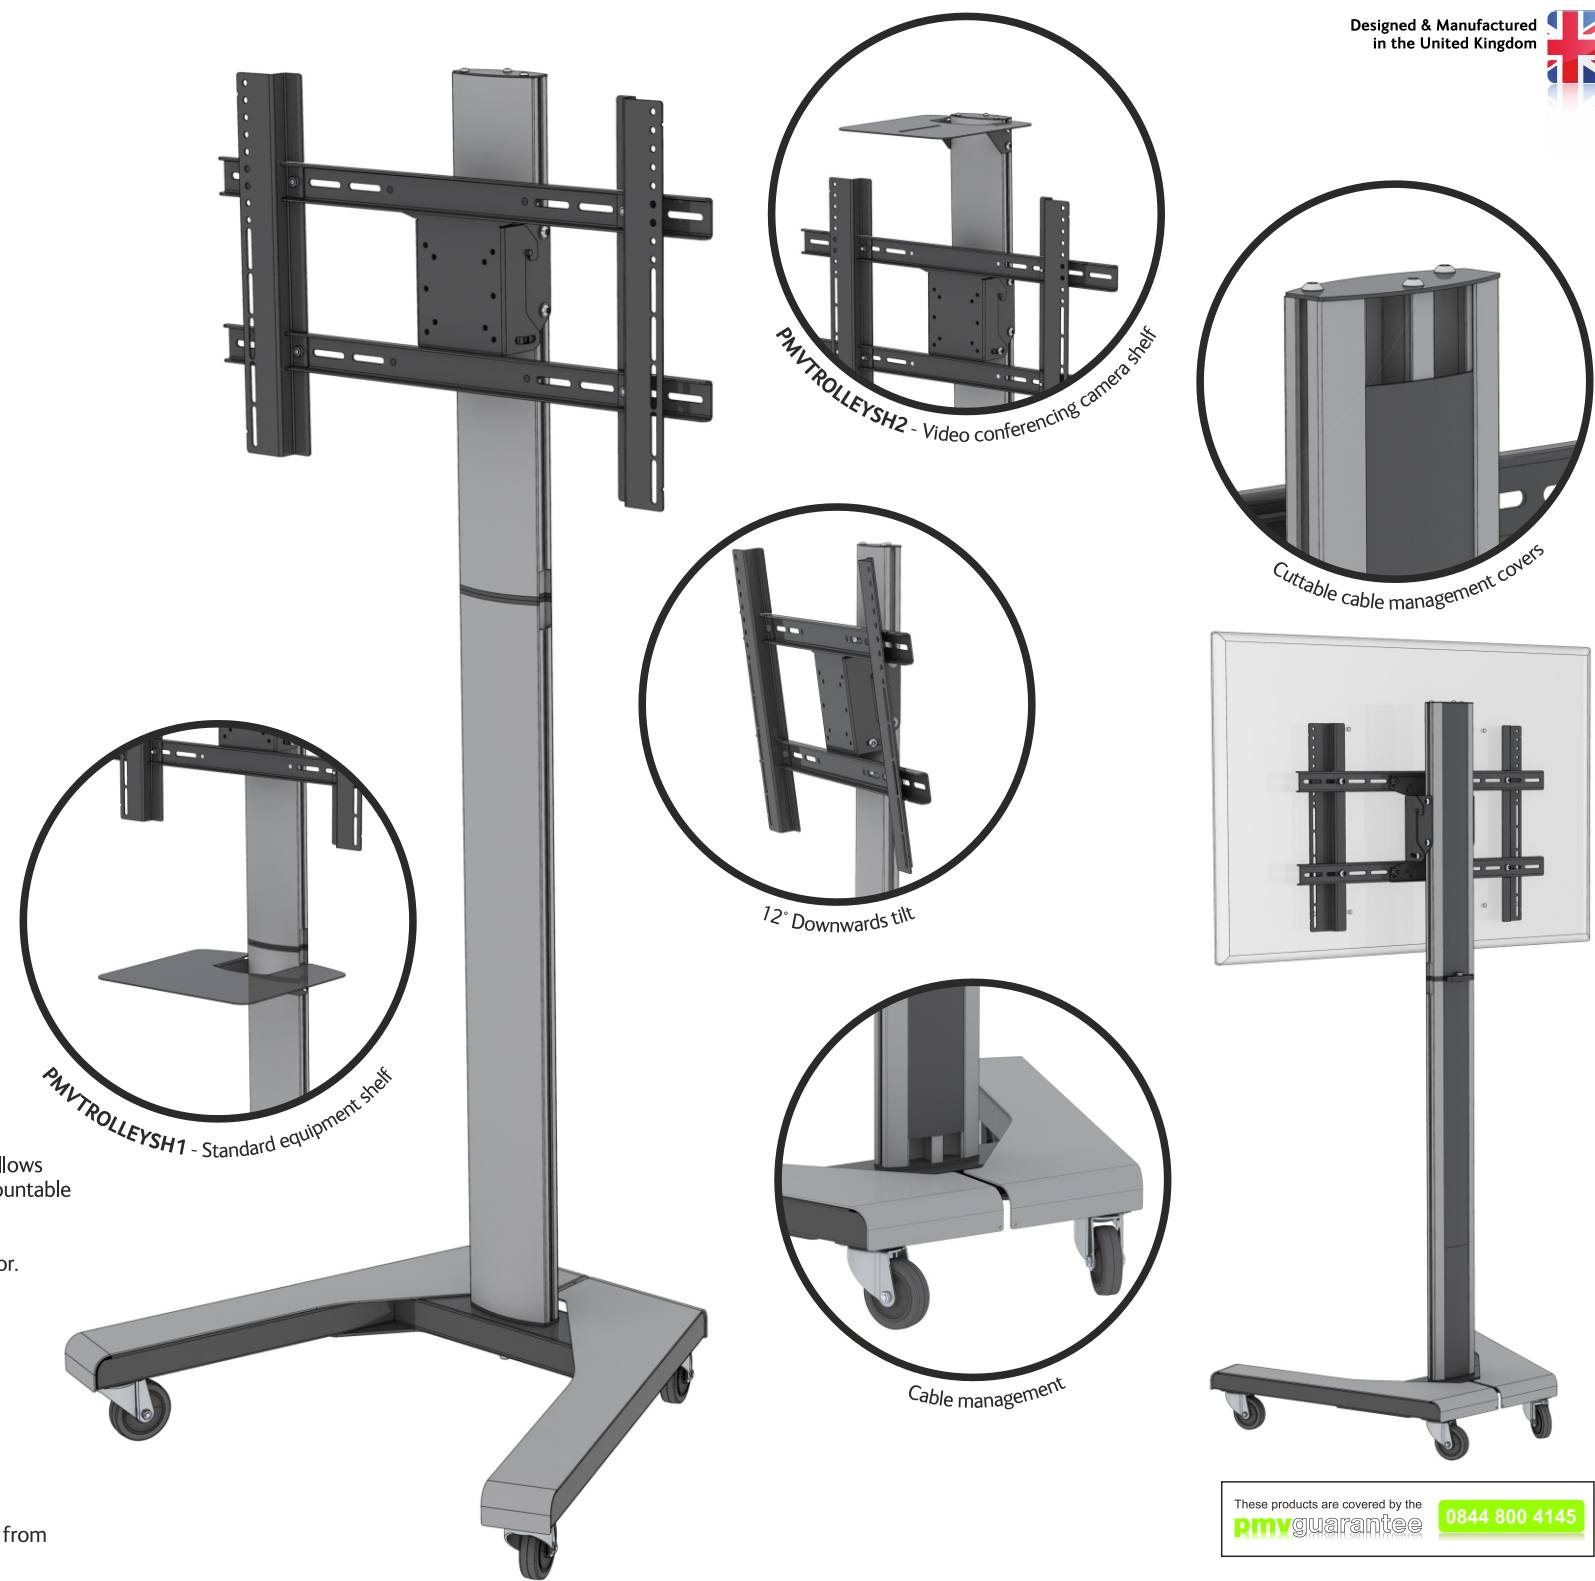

Single box SKU under 1metre.
Box dimensions - 925mm X 620mm X 135mm - 25Kg

Accessory shelves available separately.
PMVTROLLEYSH1 - Standard equipment shelf
PMVTROLLEYSH2 - VC camera shelf
PMVTROLLEYSH3 - Keyboard + mouse shelf

PMVTROLLEYCMB (sold separately) - Cable-management-box - allows fitment of plug nest or transformer plugs in a lockable steel box, mountable to any point on trolley upright.

Security brackets sold separately allow trolley to be fixed to the floor.

Finished in durable satin SILVER and BLACK powdercoat.

Precision laser cut steel and aluminium components, designed and manufactured in house by PMVmounts in the United Kingdom
Corrosion Resistant.
High Grade Steel and aluminium parts.

This product is covered by the unique PMV-Guarantee.

All PMVmounts products are designed and manufactured in the UK from the highest quality British materials.