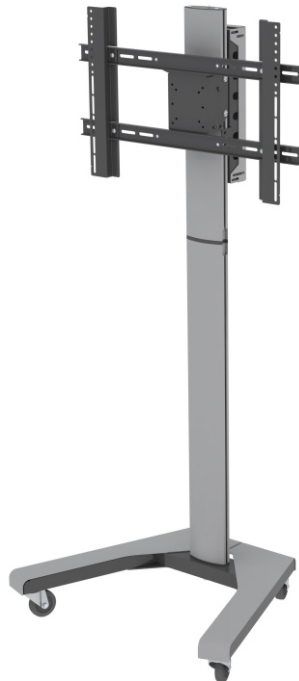

PMVTROLLEY – Improved for 2015

- Improved for 2015:
- * New extruded aluminium upright
 - * Improved cable management
 - * Improved design and aesthetics
 - * Easier to assemble and adjust
 - * Same size and specification as original PMVTROLLEY.

1600mm maximum screen height (centre of screen fixing points)
 Screen can tilt 12° downwards and 5° upwards.
 Screen can be mounted Landscape or Portrait.
 Quick and simple assembly
 Integral cable management within upright.
 Easy-cut trim covers allow simple and infinite cable entry and exit.
 Supplied with 4x Casters (2x braked)
 Supplied with 4x adjustable non-slip feet.
 Depth allows easy access through standard door width.
 Base design allows nesting of one or more trolleys to save space.
 Optional tether points on rear of stand.
 Passes standard tilt testing.
 35Kgs total max weight loading.
 5Kgs max weight per shelf.

This product is covered by the unique PMV-Guarantee.

All PMVmounts products are designed and manufactured in the UK from the highest quality British materials.

PMVTROLLEYSH1
Standard equipment shelf

PMVTROLLEYSH2
VC camera shelf

PMVTROLLEYSH3
Keyboard & mouse shelf

PMVTROLLEYCMB
Cable management box