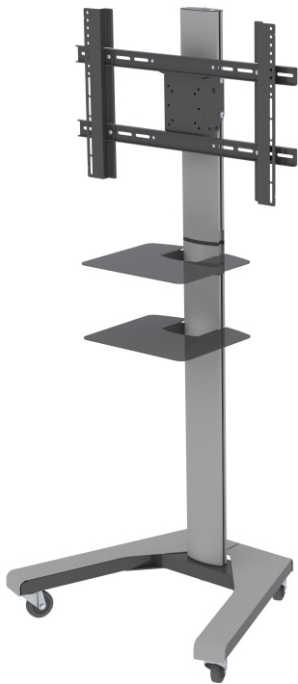

PMVTROLLEYSH1
Standard equipment shelf