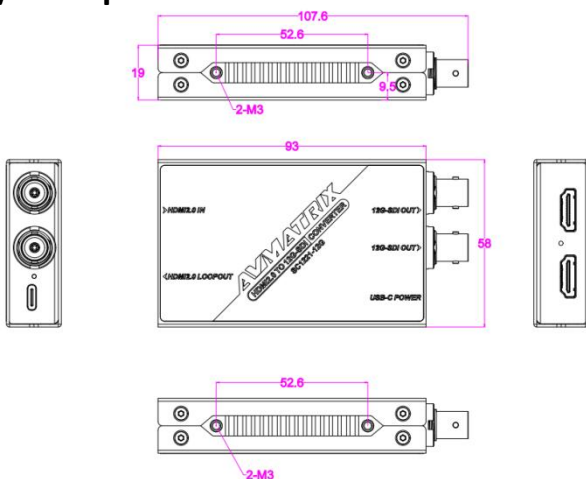

SDI output Format Support

- (12G) 4096x2160p 60/59.94/50
- (12G) 3840x2160p 60/59.94/50
- (6G) 4096x2160p 30/29.97/25/24/23.98
- (6G) 3840x2160p 30/29.97/25/24/23.98
- (HD) 1920x1080p 60/59.94/50/30/29.97/25/24/23.98
- (HD) 1920x1080i 60/59.94/50
- (HD) 1280x720p 60/59.94/50/30/29.97/25/24/23.98

SDI Compliance

- SMPTE ST-2081, SMPTE ST-2082,
- SMPTE 292M, SMPTE 296M,
- SMPTE 424M-B, SMPTE 274M,
- SMPTE 425M

SDI Color Space and Precision

YCbCr 4:2:2 10bits

Power

Power

USB Type-C

Power Consumption

≤6.5W(5V 1.3A)

Voltage Range

5V

Physical Specifications

Dimension

107.6×58×19mm

Net Weight

235g